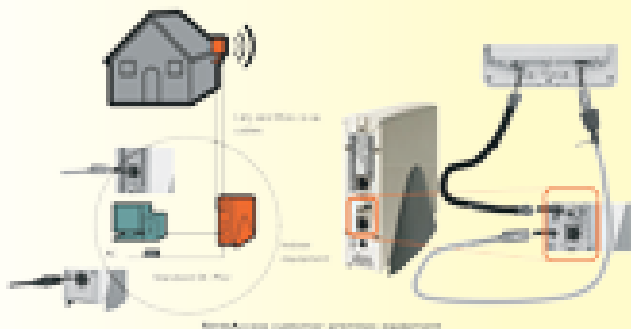

Domain Name Registration

We register and host additional domain names.

SimbAccess

In offering wireless Internet connectivity SimbaNET connects you to its infrastructure which uses SimbAccess equipment licensed at the 3.5GHz frequency band.

Connection Speeds

The table below shows the available speeds.

Internet Availability with Wireless Internet Connection

		Downstream DVB					
		64Kb/s	64Kb/s	128Kb/s	256Kb/s	512Kb/s	
		(CIR)*	16Kb/s	32Kb/s	64Kb/s	128Kb/s	256Kb/s
Upstream	16Kb/s	x	x	x			
	32Kb/s		x	x	x		
	64Kb/s			x	x	x	
	128Kb/s				x	x	x

*CIR = Committed Information Rate

SimbAccess highlights

- Fast Access to the Internet and other IP based Services
- Packet-switched technology – optimized for IP communications
- Immediate Connectivity - Subscriber is "Always On"
- No Line of Sight (NLOS) requirement
- High Speed – up to 14 Mbps per Subscriber
- Simultaneous high-speed data and telephony
- Large Coverage – Cell Radius of up to 16.9km (10.5 mi.)
- Symmetric/Asymmetric CIR & MIR per subscriber
- Managed Quality of Service (QoS) per subscriber
- Broadband services: VPNs, VLANs
- SNMP Management Support
- RADIUS Accounting Support
- Mature, Field-Proven Technology
- FDD and FH-CDMA Technology for robustness and immunity to interference